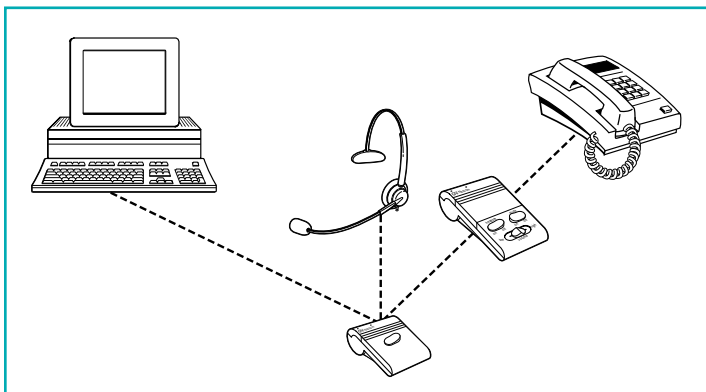

SELECT

THE ONE-CLICK COMPUTER-TELEPHONY SWITCH.

Sold by:

GN Netcom, Inc.

The SeleCT system easily connects your headset to both your telephone and computer, so you can move from one to the other with the flick of a switch. A 6-foot cord with standard 3.5 mm phono jacks is included.

The Profile SureFit Flex, which gives you a choice of three interchangeable wearing styles (flexible earhook, earloop and headband), is just one of the GN Netcom headsets you can use with the SeleCT switch.

The MPA-II Multi-Purpose Amplifier works on most phone systems with a modular handset connector. The easiest amplifier to set up and use, the MPA-II features a sliding volume control, headset/handset switch, mute switch and a built-in headset stand. An optional on-line indicator lights when the headset is in use.

The PC/Headset Adapter is the non-switchable way to get the hands-free benefit of a headset plus the advantages of CTI.

It's easy to get the benefits of the SeleCT. Simply connect your headset to the SeleCT switch, and the SeleCT to your computer and telephone.